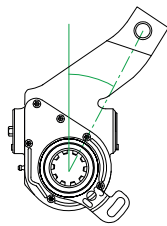

BPW Trailer

BPW

Axle Side: L Other Side: 6Y8083

Supplied With: K8080
BPW Kit: 0557488323Inclination: (°)
+12Offset: (mm)
+21Control Arm:
Type: QF
Length: 70mm
Angle: N/ABush (mm) **14** Spline: **10****14****10**Holes: **150** **165** **180** **205****150****165****180****205**3 Year Warranty KBA61366 **QAS N/A****6Y8083****QAS N/A**