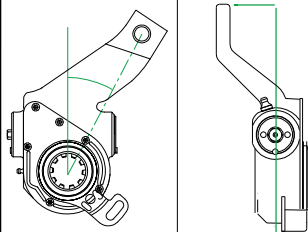

Bush (mm) **14** Spline: **26** Holes: **145**

3 Year Warranty KBA61325

SS0176 - 1 Year Warranty

6Y6625

SS0183

81506106266

Self-Setting

Truck & Bus

MAN

Axle Side:
Other Side:
Supplied With:
Replaces: 80183

Inclination: (°) Offset: (mm)
+15 +56

Control Arm:
Type: AP
Length: 65.5mm
Angle: N/A