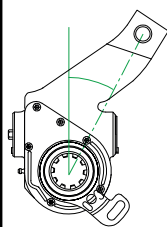

Inclination: (°) Offset: (mm)
 -5 +56

Control Arm:
 Type: AP
 Length: 65.5mm
 Angle: N/A

Bush (mm) **14** Spline: **26** Holes: **145**

3 Year Warranty KBA61325

SS0181 - 1 Year Warranty

6Y6720**SS0177**

81506106264