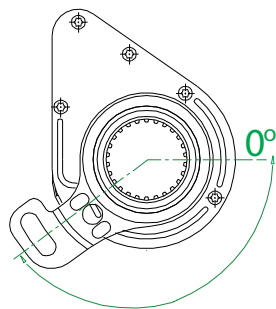

4W1130

QAS N/A

4175015000

Automatic

Trailer

SAF

Axle Side:	R	Other Side:	4W1135
Supplied With:	N/A	Inclination: (°)	-30
Replaces:	79318	Offset: (mm)	+25
Control Arm:			
Type: AP			
Length: 78mm			
Angle: 90°			
Bush (mm)	14	Spline:	10
Holes:	127	152	178
3 Year Warranty KBA61251		QAS N/A	

The number of teeth on the worm wheel which mates with the camshaft can be counted. In the case of the 4W1130 the spline has 10 teeth.

The clevis bush internal diameter can be measured. In the case of the 4W1130 it is 14mm.

On MEI ASA the control arm angle can be checked. In the case of the 4W1130 the control arm angle is 90 degrees. For S-ASA (6Y) this is Not Applicable as the control arm will work from any position within the working arc of the control arm.

The cast housing can be straight or offset. In the case of the 4W1130 we can see tht it is +25mm.

+ offset   0 offset   - offset

The cast housing can also be straight or inclined. In the case of the 4W1130 it is -30.

- inclination   0 inclination   + inclination

On both ASA and S-ASA the Anchor Point type will be Quick-Fit (QF), Peg Bolt (PB), or Anchor Pin (AP). The 4W1130 Anchor Point type is Anchor Pin (AP).

Quick Fit (QF)   Peg Bolt (PB)   Anchor Pin (AP)

The distance from the centre of the worm wheel to the centre of the clevis hole can be checked. The hole distances for the 4W1130 are 127mm, 152mm and 178mm.