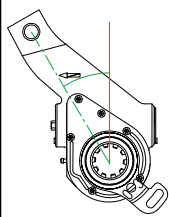

4W3425

AS9024

1282111

Automatic

Truck & Bus

DAF

Axle Side: L
Other Side: 4W3430
Supplied With: N/A
Replaces: 79024

Inclination: (°) Offset: (mm)
-38 +12

Control Arm:
Type: AP
Length: 78mm
Angle: 332°