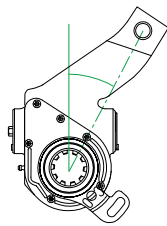

4W2095**AS9210**

81506106213

Automatic

Truck & Bus

MAN

Axle Side: L Other Side: 4W2090

Supplied With: N/A
Replaces: 79210Inclination: (°)
+34Offset: (mm)
+18Control Arm:
Type: AP
Length: 78mm
Angle: 337°

Bush (mm) 14 Spline: 26