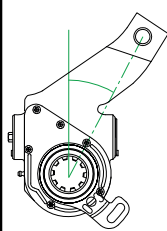

6Y6500**SS0000**

9454200238

Self-Setting

Truck & Bus

Mercedes

Axle Side: L
 Other Side: 6Y6505
 Supplied With:
 Replaces: 80000

Inclination: (°) Offset: (mm)
 +15 -56

Control Arm:
 Type: AP
 Length: 65.5mm
 Angle: N/A