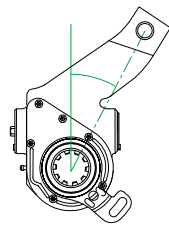

6Y6720

SS0177

81506106264

Self-Setting

Truck & Bus

MAN

Axle Side: R Other Side: 6Y6620

Supplied With: Replaces: 80177
Inclination: (°) +15
Offset: (mm) +56

Control Arm:
Type: AP
Length: 65.5mm
Angle: N/A

Bush (mm) 14 Spline: 26

Holes: 145

3 Year Warranty KBA61325 SS0177 - 1 Year Warranty

6Y6725

SS0178

81506106259

Self-Setting

Truck & Bus

MAN

Axle Side: L Other Side: 6Y6730

Supplied With: Replaces: 80178
Inclination: (°) +34
Offset: (mm) +37

Control Arm:
Type: AP
Length: 78mm
Angle: N/A

Bush (mm) 14 Spline: 26

Holes: 145

3 Year Warranty KBA61325 SS0178 - 1 Year Warranty

6Y6730

SS0179

81506106260

Self-Setting

Truck & Bus

MAN

Axle Side: R Other Side: 6Y6725

Supplied With: Replaces: 80179
Inclination: (°) +34
Offset: (mm) -37

Control Arm:
Type: AP
Length: 78mm
Angle: N/A

Bush (mm) 14 Spline: 26

Holes: 145

3 Year Warranty KBA61325 SS0179 - 1 Year Warranty

MEI RANGE OF
MAN CALIPERS -
CALIPER SECTION
P.21 - 25