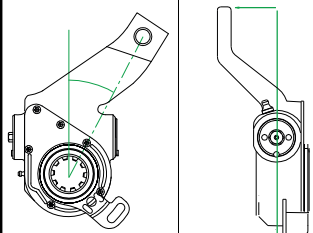

Control Arm:
 Type: AP
 Length: 78mm
 Angle: N/A

Bush (mm) **14** Spline: **26** Holes: **145**

3 Year Warranty KBA61325

SS0008 - 1 Year Warranty

6Y6515**SS0009**

9454200138

Self-Setting

Truck & Bus