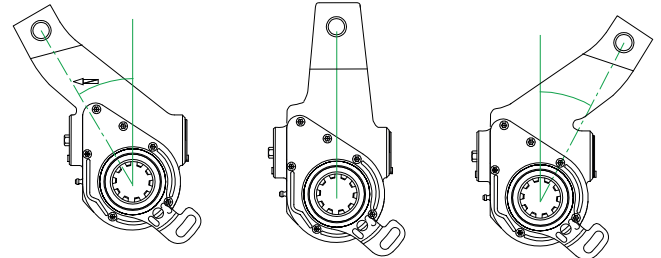

The cast housing can also be straight or inclined. In the case of the 4W1130 it is -30.

- inclination   0 inclination   + inclination