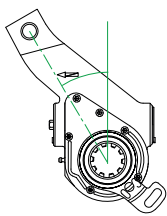

Bush (mm) **16** Spline: **10** Holes: **165**

3 Year Warranty KBA61251

QAS N/A

4W4850

QAS N/A

2076830

Automatic

Truck & Bus

Scania

Axle Side: R
Other Side: 4W4845
Supplied With: N/A
Replaces: 99615

Inclination: (°) Offset: (mm)
-42 -25