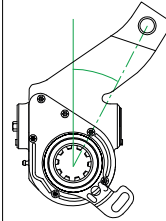

Inclination: (°) Offset: (mm)
 +20 0

Control Arm:
 Type: QF
 Length: 69.5mm
 Angle: N/A

Bush (mm) **14** Spline: **10**

Holes: **105** **129** **153** **215**

3 Year Warranty KBA61325 **SS0023 - 1 Year Warranty**