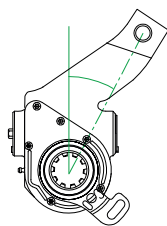

Bush (mm) 14 Spline: 26

Holes: 145

3 Year Warranty KBA61251 AS9206 - 1 Year Warranty

4W3165

AS9227

81506106216

Automatic

Truck & Bus

MAN