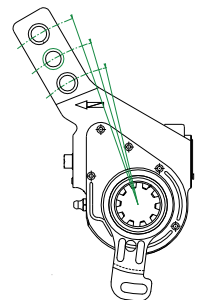

The distance from the centre of the worm wheel to the centre of the clevis hole can be checked. The hole distances for the 4W1130 are 127mm, 152mm and 178mm.