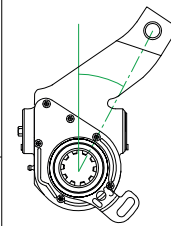

Bush (mm) 14 Spline: 26

Holes: 145

3 Year Warranty KBA61325 SS0178 - 1 Year Warranty

6Y6730**SS0179**

81506106260

Self-Setting

Truck & Bus

MAN