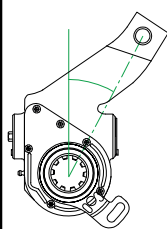

Bush (mm) **14** Spline: **26** Holes: **145**

3 Year Warranty KBA61325

SS0014 - 1 Year Warranty

6Y6545

SS0030

9454200938

Self-Setting

Truck & Bus

Mercedes

Axle Side: L
Other Side: 6Y6540
Supplied With:
Replaces: 80030

Inclination: (°) Offset: (mm)
+15 -56