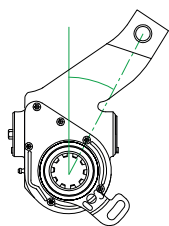

4W2070**AS9208**

81506106211

Automatic

Truck & Bus

MAN

Axle Side: L Other Side: 4W2075

Supplied With: N/A
Replaces: 79208
Inclination: (°) +4
Offset: (mm) -56Control Arm:
Type: AP
Length: 65.5mm
Angle: 145°