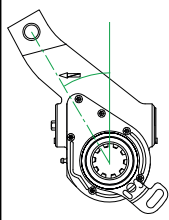

Inclination: (°) Offset: (mm)
 -38 0

Control Arm:
 Type: AP
 Length: 100mm
 Angle: 308°

Bush (mm) **16** Spline: **10** Holes: **165**

3 Year Warranty KBA61251

AS2662 - 1 Year Warranty

4W3540**QAS N/A**

1789564