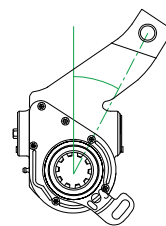

Supplied With: N/A
 Replaces: 79347

Inclination: (°) Offset: (mm)
 +40 +25

Control Arm:
 Type: AP
 Length: 65.5mm
 Angle: 100°

Bush (mm) **16** Spline: **10**

Holes: **165**

3 Year Warranty KBA61251 QAS N/A