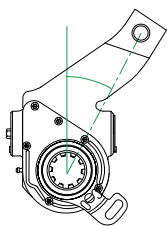

4W2250

AS2662

1789560

Automatic

Truck & Bus

Scania

Axle Side: L&R
Other Side: 4W2250
Supplied With: N/A
Replaces: 72662

Inclination: (°) Offset: (mm)
-38 0

Control Arm:
Type: AP
Length: 100mm
Angle: 308°

Bush (mm) **16** Spline: **10** Holes: **165**

3 Year Warranty KBA61251

AS2662 - 1 Year Warranty

4W3540

QAS N/A

1789564

Automatic

Truck & Bus

Scania

Axle Side: Other Side: 4W3545

Supplied With: N/A
Replaces: 79348

Inclination: (°) Offset: (mm)
+40 -25

Control Arm:
Type: AP
Length: 65.5mm
Angle: 100°

Bush (mm) **16** Spline: **10**

Holes: **165**

3 Year Warranty KBA61251 QAS N/A

4W3545

QAS N/A

1789563

Automatic

Truck & Bus

Scania

Axle Side: Other Side: 4W3540

Supplied With: N/A
Replaces: 79347

Inclination: (°) Offset: (mm)
+40 +25

Control Arm:
Type: AP
Length: 65.5mm
Angle: 100°

Bush (mm) **16** Spline: **10**

Holes: **165**

3 Year Warranty KBA61251 QAS N/A