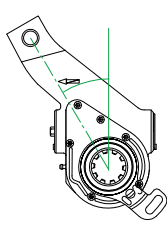

3 Year Warranty KBA61251 AS2545 - 1 Year Warranty

4W3700**AS2704**

755616

Automatic

Truck & Bus

DAF

Axle Side: Other Side: 4W3705

Supplied With: N/A
Replaces: 72704Inclination: (°)
-10
Offset: (mm)
+60Control Arm:
Type: AP
Length: 78mm
Angle: 339°Bush (mm) **14** Spline: **10**Holes: **145**