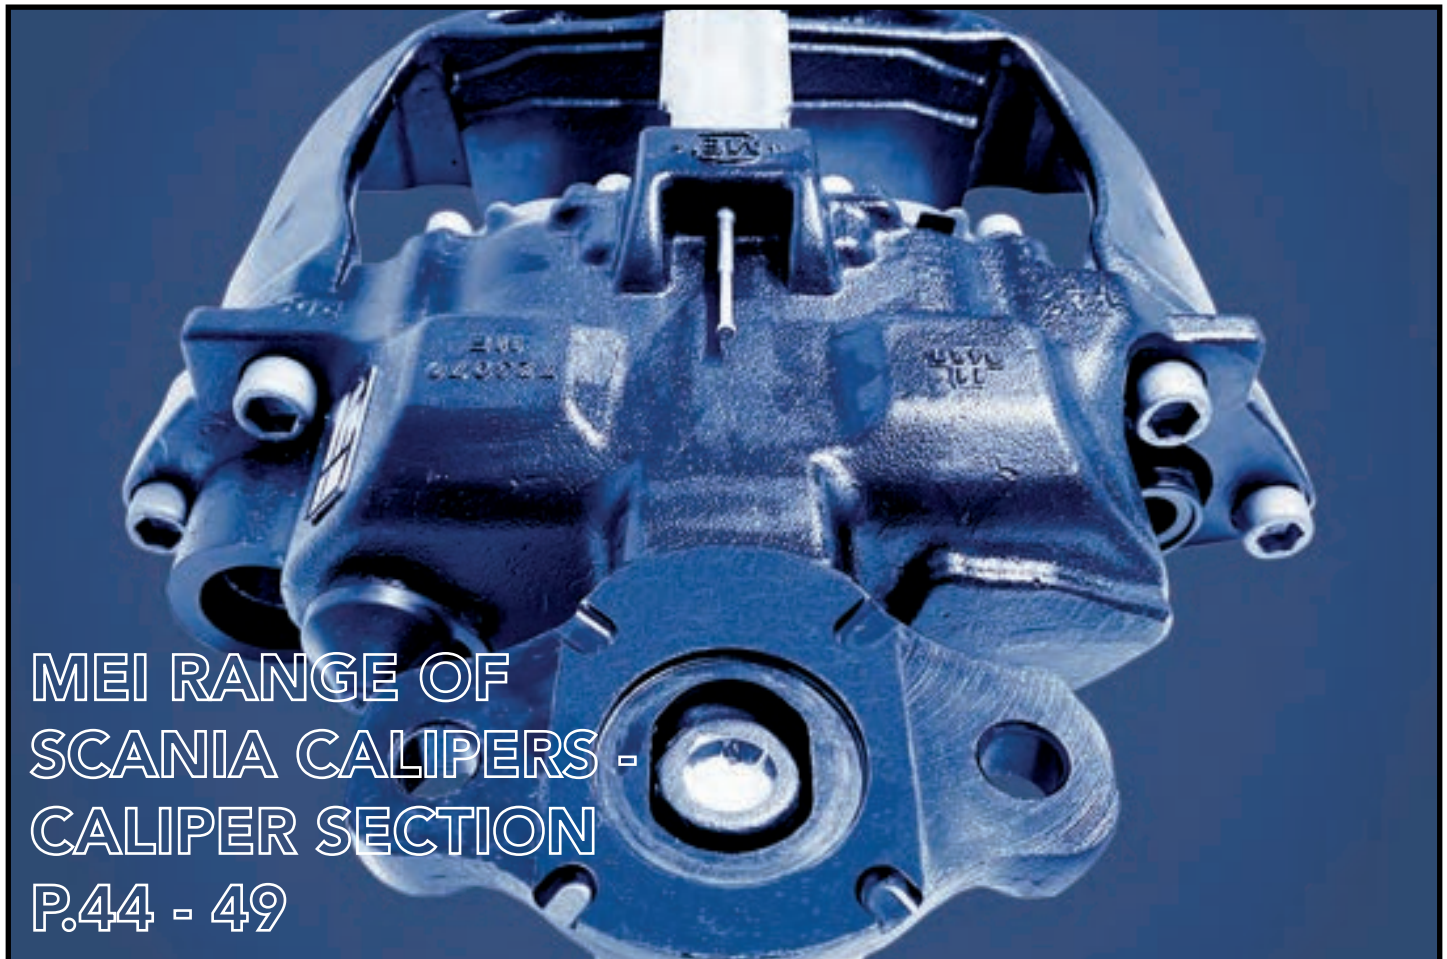

MEI RANGE OF
SCANIA CALIPERS -
CALIPER SECTION
P.44 - 49