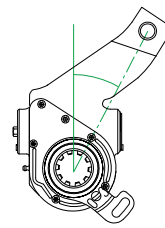

Supplied With: N/A
 Replaces: 79408

Inclination: (°) Offset: (mm)
 +25 +56

Control Arm:
 Type: AP
 Length: 65.5mm
 Angle: 122°

Bush (mm)

14

Spline:

26

Holes: