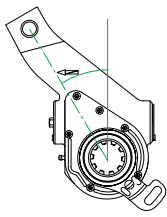

4W4845

QAS N/A

2076829

Automatic

Truck & Bus

Scania

Axle Side: L
Other Side: 4W4850
Supplied With: N/A
Replaces: 99614

Inclination: (°) Offset: (mm)
-42 +25