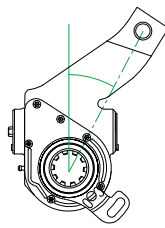

4W3450

QAS N/A

1465300811

Automatic

Truck & Bus

Sisu

Axle Side: L&R
Other Side: 4W3450
Supplied With: N/A
Replaces: 72429

Inclination: (°) Offset: (mm)

0

0

Control Arm:

Type: AP

Length: 65.5mm

Angle: 113°

Bush (mm)

14

Spline:

10

Holes:

145

3 Year Warranty KBA61251

QAS N/A

4W3455

QAS N/A

1465300611

Automatic

Truck & Bus

Sisu

Axle Side: L&R
Other Side: 4W3455
Supplied With: N/A
Replaces: 72428

Inclination: (°) Offset: (mm)

0

0

Control Arm:

Type: AP

Length: 65.5mm

Angle: 44°

Bush (mm)

14

Spline:

10

Holes:

145

3 Year Warranty KBA61251

QAS N/A

4W4315

QAS N/A

Automatic

Truck & Bus

Sisu

Axle Side: Other Side: 4W4320

Supplied With: N/A
Replaces: 79407

Inclination: (°) Offset: (mm)
+25 -56

Control Arm:
Type: AP
Length: 65.5mm
Angle: 122°

Bush (mm)

14

Spline:

26

Holes:

165

3 Year Warranty KBA61251

QAS N/A

4W4320

QAS N/A

Automatic

Truck & Bus

Sisu

Axle Side: Other Side: 4W4315

Supplied With: N/A
Replaces: 79408

Inclination: (°) Offset: (mm)
+25 +56

Control Arm:
Type: AP
Length: 65.5mm
Angle: 122°

Bush (mm)

14

Spline:

26

Holes:

165

3 Year Warranty KBA61251

QAS N/A