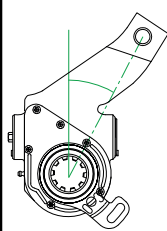

Inclination: (°) Offset: (mm)
 +15 +56

Control Arm:
 Type: AP
 Length: 65.5mm
 Angle: N/A

Bush (mm) **14** Spline: **26** Holes: **145**

3 Year Warranty KBA61325

SS0014 - 1 Year Warranty

6Y6545**SS0030**

9454200938