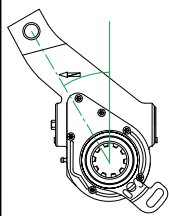

Bush (mm) **16** Spline: **10** Holes: **165**

3 Year Warranty KBA61251

AS2660 - 1 Year Warranty

4W2260

AS2661

1789562

Automatic

Truck & Bus

Scania

Axle Side: R
Other Side: 4W2220
Supplied With: N/A
Replaces: 72661

Inclination: (°) -42
Offset: (mm) -25