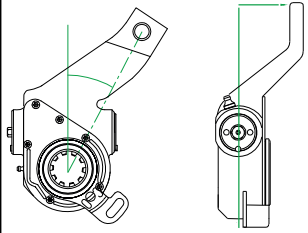

6Y6620

SS0176

81506106263

Self-Setting

Truck & Bus

MAN

Axle Side: L
Other Side: 6Y6720
Supplied With:
Replaces: 80176

Inclination: (°) Offset: (mm)
+15 -56

Control Arm:
Type: AP
Length: 65.5mm
Angle: N/A