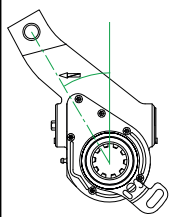

4W2220

AS2660

1789561

Automatic

Truck & Bus

Scania

Axle Side: L
Other Side: 4W2260
Supplied With: N/A
Replaces: 72660

Inclination: (°) -42
Offset: (mm) +25