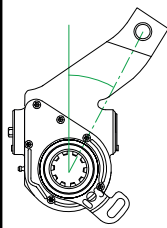

6Y6630

SS0180

81506106261

Self-Setting

Truck & Bus

MAN

Axle Side: L
Other Side: 6Y6660
Supplied With:
Replaces: 80180

Inclination: (°) Offset: (mm)
-5 -56

Control Arm:
Type: AP
Length: 65.5mm
Angle: N/A