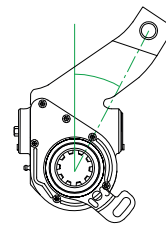

4W2095

AS9210

81506106213

Automatic

Truck & Bus

MAN

Axle Side: L Other Side: 4W2090

Supplied With: N/A
Replaces: 79210

Inclination: (°)
+34

Offset: (mm)
+18

Control Arm:
Type: AP
Length: 78mm
Angle: 337°

Bush (mm) 14 Spline: 26

Holes: 145

3 Year Warranty KBA61251 AS9210 - 1 Year Warranty

4W2610

AS9205

81506106214

Automatic

Truck & Bus

MAN

Axle Side: L Other Side: 4W2615

Supplied With: N/A
Replaces: 79205

Inclination: (°)
+15

Offset: (mm)
+56

Control Arm:
Type: AP
Length: 65.5mm
Angle: 100°

Bush (mm) 14 Spline: 26

Holes: 145

3 Year Warranty KBA61251 AS9205 - 1 Year Warranty

4W2615

AS9206

81506106215

Automatic

Truck & Bus

MAN

Axle Side: R Other Side: 4W2610

Supplied With: N/A
Replaces: 79206

Inclination: (°)
+15

Offset: (mm)
-56

Control Arm:
Type: AP
Length: 65.5mm
Angle: 100°

Bush (mm) 14 Spline: 26

Holes: 145

3 Year Warranty KBA61251 AS9206 - 1 Year Warranty

4W3165

AS9227

81506106216

Automatic

Truck & Bus

MAN

Axle Side: L&R Other Side: 4W3165

Supplied With: N/A
Replaces: 79227

Inclination: (°)
0

Offset: (mm)
0

Control Arm:
Type: AP
Length: 65.5mm
Angle: 115°

Bush (mm) 14 Spline: 26

Holes: 145

3 Year Warranty KBA61251 AS9227 - 1 Year Warranty