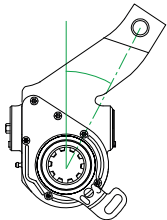

4W1170**AS9183****21229290**

Automatic

Trailer

Meritor

Axle Side: L&R
 Other Side: 4W1170
 Supplied With: K0270
 Replaces: 79183

Inclination: (°) +20
 Offset: (mm) 0

Control Arm:
 Type: PB
 Length: 60mm
 Angle: 130°