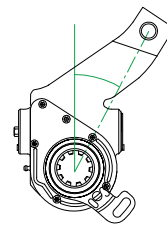

Bush (mm) 14 Spline: 26

Holes: 145

3 Year Warranty KBA61251 AS9211 - 1 Year Warranty