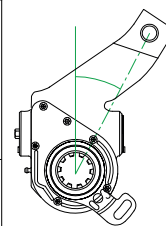

Axle Side: L&R Other Side: 6Y1505

Supplied With: K1000
Replaces: 80020

Inclination: (°) +20
Offset: (mm) 0

Control Arm:
Type: QF
Length: 69.5mm
Angle: N/A