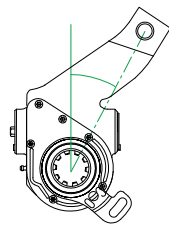

6Y6720

SS0177

81506106264

Self-Setting

Truck & Bus

MAN

Axle Side: R Other Side: 6Y6620

Supplied With: Replaces: 80177
Inclination: (°) +15
Offset: (mm) +56

Control Arm:
Type: AP
Length: 65.5mm
Angle: N/A

Bush (mm) 14 Spline: 26

Holes: 145

3 Year Warranty KBA61325 SS0177 - 1 Year Warranty

6Y6725

SS0178

81506106259

Self-Setting

Truck & Bus

MAN

Axle Side: L Other Side: 6Y6730

Supplied With: Replaces: 80178
Inclination: (°) +34
Offset: (mm) +37

Control Arm:
Type: AP
Length: 78mm
Angle: N/A

Bush (mm) 14 Spline: 26

Holes: 145

3 Year Warranty KBA61325 SS0178 - 1 Year Warranty

6Y6730

SS0179

81506106260

Self-Setting

Truck & Bus

MAN

Axle Side: R Other Side: 6Y6725

Supplied With: Replaces: 80179
Inclination: (°) +34
Offset: (mm) -37

Control Arm:
Type: AP
Length: 78mm
Angle: N/A

Bush (mm) 14 Spline: 26

Holes: 145

3 Year Warranty KBA61325 SS0179 - 1 Year Warranty

MEI RANGE OF
MAN CALIPERS -
CALIPER SECTION
P.21 - 25