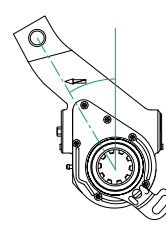

3 Year Warranty KBA61251 AS2704 - 1 Year Warranty

4W3705**AS2705**

755617

Automatic

Truck & Bus

DAF

Axle Side: Other Side: 4W3700

Supplied With: N/A
Replaces: 72705Inclination: (°)
-10
Offset: (mm)
-60Control Arm:
Type: AP
Length: 78mm
Angle: 339°Bush (mm) **14** Spline: **10**Holes: **145**