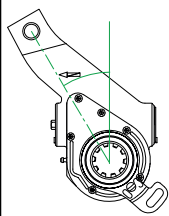

Bush (mm) **14** Spline: **10** Holes: **165**

3 Year Warranty KBA61251

AS9024 - 1 Year Warranty

4W3430

AS9025

1282112

Automatic

Truck & Bus

DAF

Axle Side: R
Other Side: 4W3425
Supplied With: N/A
Replaces: 79025

Inclination: (°) Offset: (mm)
-38 -12

Control Arm:
Type: AP
Length: 78mm
Angle: 332°