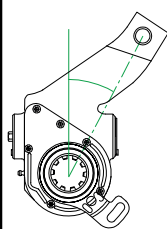

Bush (mm) **14** Spline: **26** Holes: **145**

3 Year Warranty KBA61325

SS0000 - 1 Year Warranty

6Y6505

SS0001

9454200338

Self-Setting

Truck & Bus

Mercedes

Axle Side: R
Other Side: 6Y6500
Supplied With:
Replaces: 80001

Inclination: (°) Offset: (mm)
+15 +56