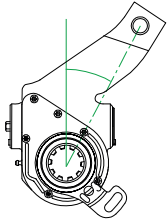

Control Arm:
Type: QF
Length: 69.5mm
Angle: 130°

Bush (mm) **14** Spline: **10**

Holes: **105** **129** **153** **215**

3 Year Warranty KBA61251 **AS9004 - 1 Year Warranty**

6Y1520

SS0023

MO02416

Self-Setting

Trailer

SMB