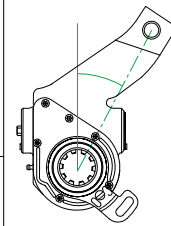

BPW

Axle Side: L&R Other Side: 6Y8071

Supplied With: K8010
 BPW Kit: 0557488223

Inclination: (°)
 +16

Offset: (mm)
 0

Control Arm:
 Type: QF
 Length: 70mm
 Angle: N/A

Bush (mm) **14** Spline: **10**

Holes: