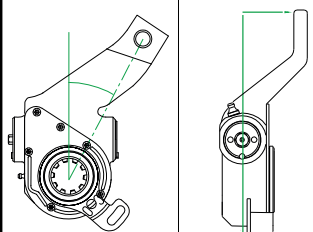

Bush (mm) **14** Spline: **26** Holes: **145**

3 Year Warranty KBA61325

SS0008 - 1 Year Warranty

6Y6515

SS0009

9454200138

Self-Setting

Truck & Bus

Mercedes

Axle Side: R
Other Side: 6Y6510
Supplied With:
Replaces: 80009

Inclination: (°) Offset: (mm)
+34 -37

Control Arm:
Type: AP
Length: 78mm
Angle: N/A