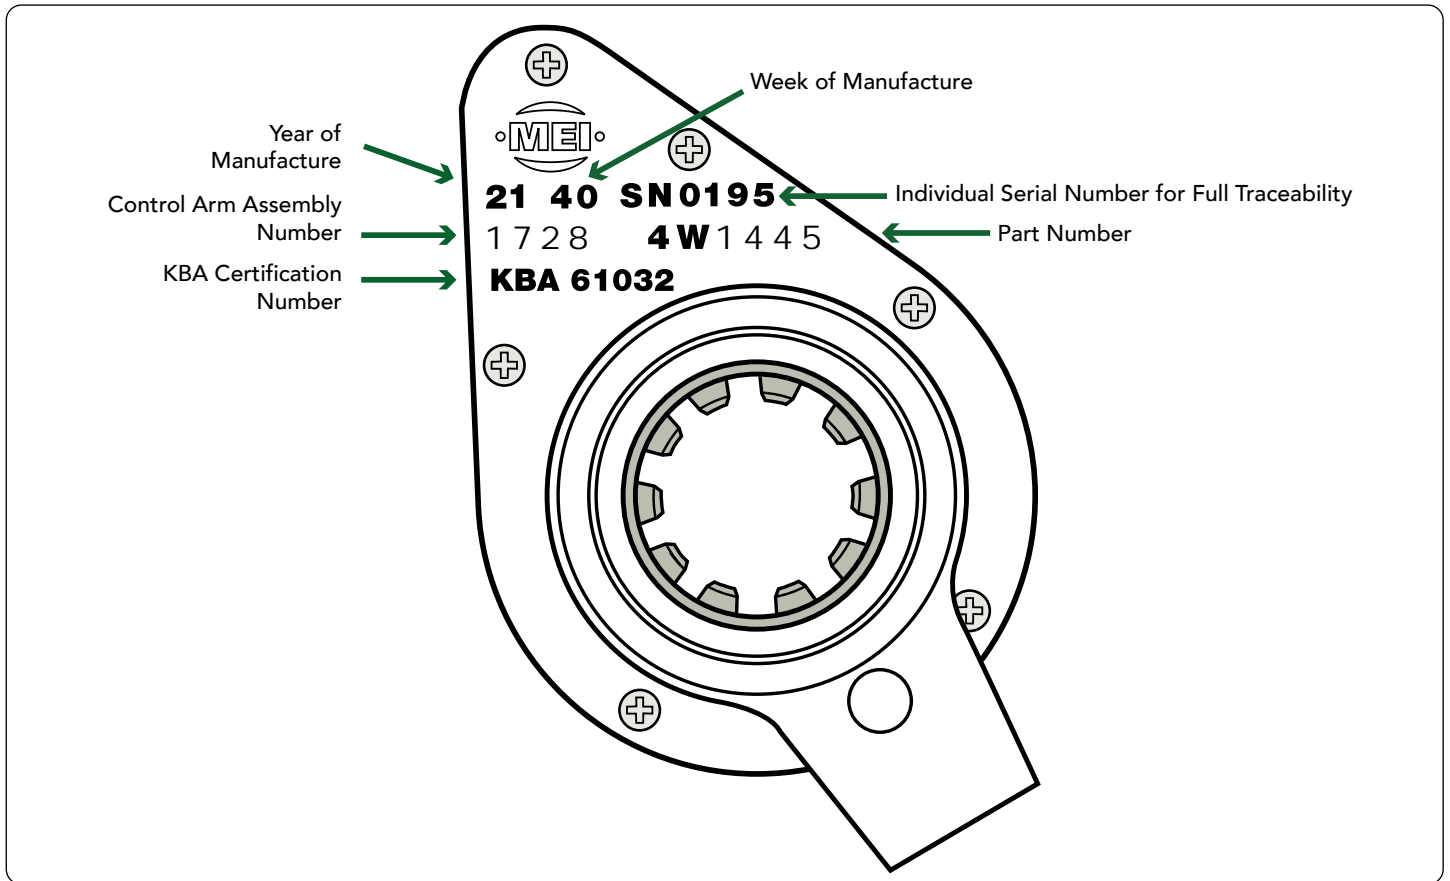

MEI Automatic Slack Adjusters (ASA) and Self-setting Automatic Slack adjusters (S-ASA) are identified by the part number which is marked on the cover plate (see below). After a long life in service or while still on the vehicle, it can be difficult to read the information on the cover plate. Therefore the measurements on the following page can be taken to assist identification.