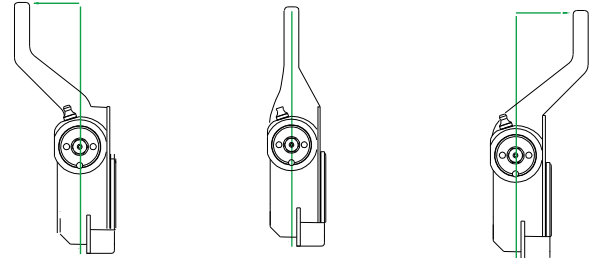

The cast housing can be straight or offset. In the case of the 4W1130 we can see tht it is +25mm.

+ offset   0 offset   - offset